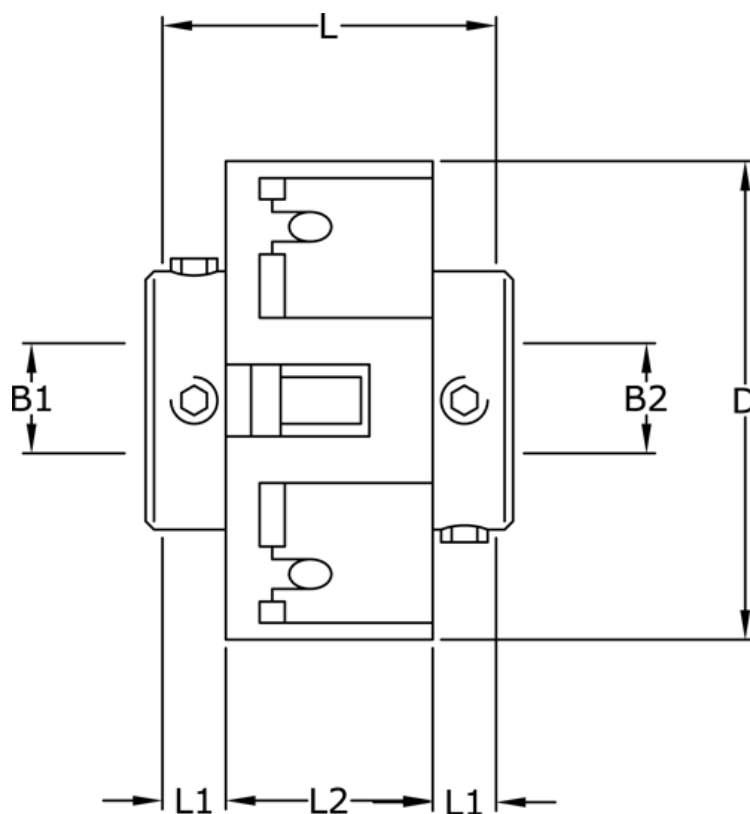

Article number: 3322201342232

Description: Uni-Lat Coupling size 201.34.22.32
set screw hub, bore 6/10 mm

Measures

B1	= 6
B2	= 10
D	= 34
L	= 25.2
L1	= 8.1
L2	= 8.9
Screw	= M4